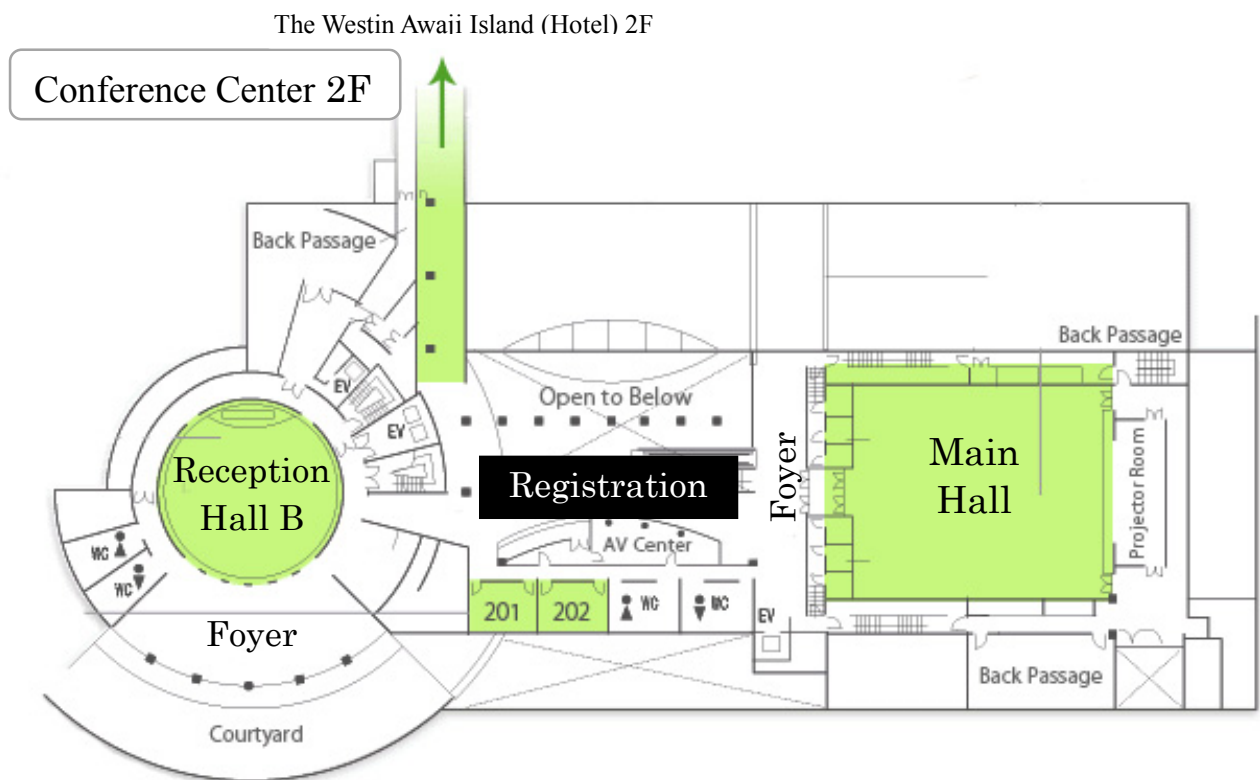

Awaji Yumebutai International Conference Center & The Westin Awaji Island (Hotel)

- **Sponsor Companies Exhibition:** Main Hall Foyer (2F)
- **Lunch:** Served at Reception Hall B Foyer (2F)
Main Hall (2F), Reception Hall B (2F), Entrance Robby (1F), Robby (B1F)
- **Coffee Break:** Reception Hall B (2F)
- **Wi-Fi areas:** Public areas and Main Hall (2F)
(ID No. for Main Hall is announced at the venue)

Conference Center B1F

- **Poster Presentation:**
Event Hall and Robby (B1F)

Conference Center 1F

The Westin Awaji Island (Hotel) 1F

- **Group Photo:**
Entrance Robby (1F)

The Westin Awaji Island (Hotel) 1F

- **Banquet:** Grand Ballroom "STELLA" (1F) ★

The Westin Awaji Island (Hotel) 2F

← Connect to Conference Center 2F